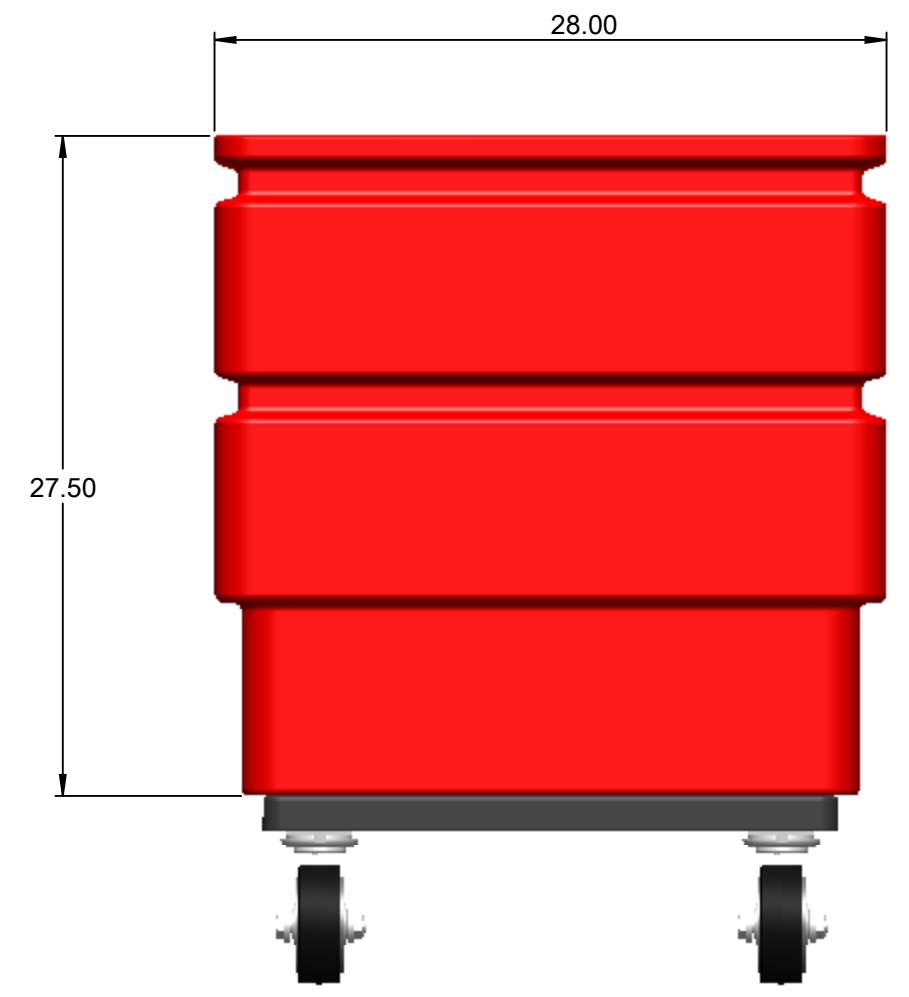

THIS DRAWING MY NOT BE USED FOR ANY PURPOSE OTHER THAN BY THE OWNER. THE DRAWING & DESIGN ARE PROPERTY OF ROTONICS MANUFACTURING, INC. ALL DIMENSIONS SHOWN ARE OUSIDE PART DIMENSIONS IN INCHES, AND MAY VARY DUE TO MATERIAL SHRINKAGE. SPECIFICTIONS ARE SUBJECT TO CHANGE WITHOUT NOTICE. GALLONS AND WEIGHTS ARE APPROXIMATE ONLY.

ROTONICS MFG, INC. www.rotonics.com 800-423-8539		4700 Mitchell Street N. Las Vegas, NV 89081 Phone: 702-643-2644 Fax: 702-643-2641	
TITLE: 45RU17 ROTO UTILITY TRUCK			
DRAWN BY: S CAMPBELL	DATE: 07/31/09	DWG. NO. 45RU17	REV: A
		SCALE: 1:8	SHEET 1 OF 1