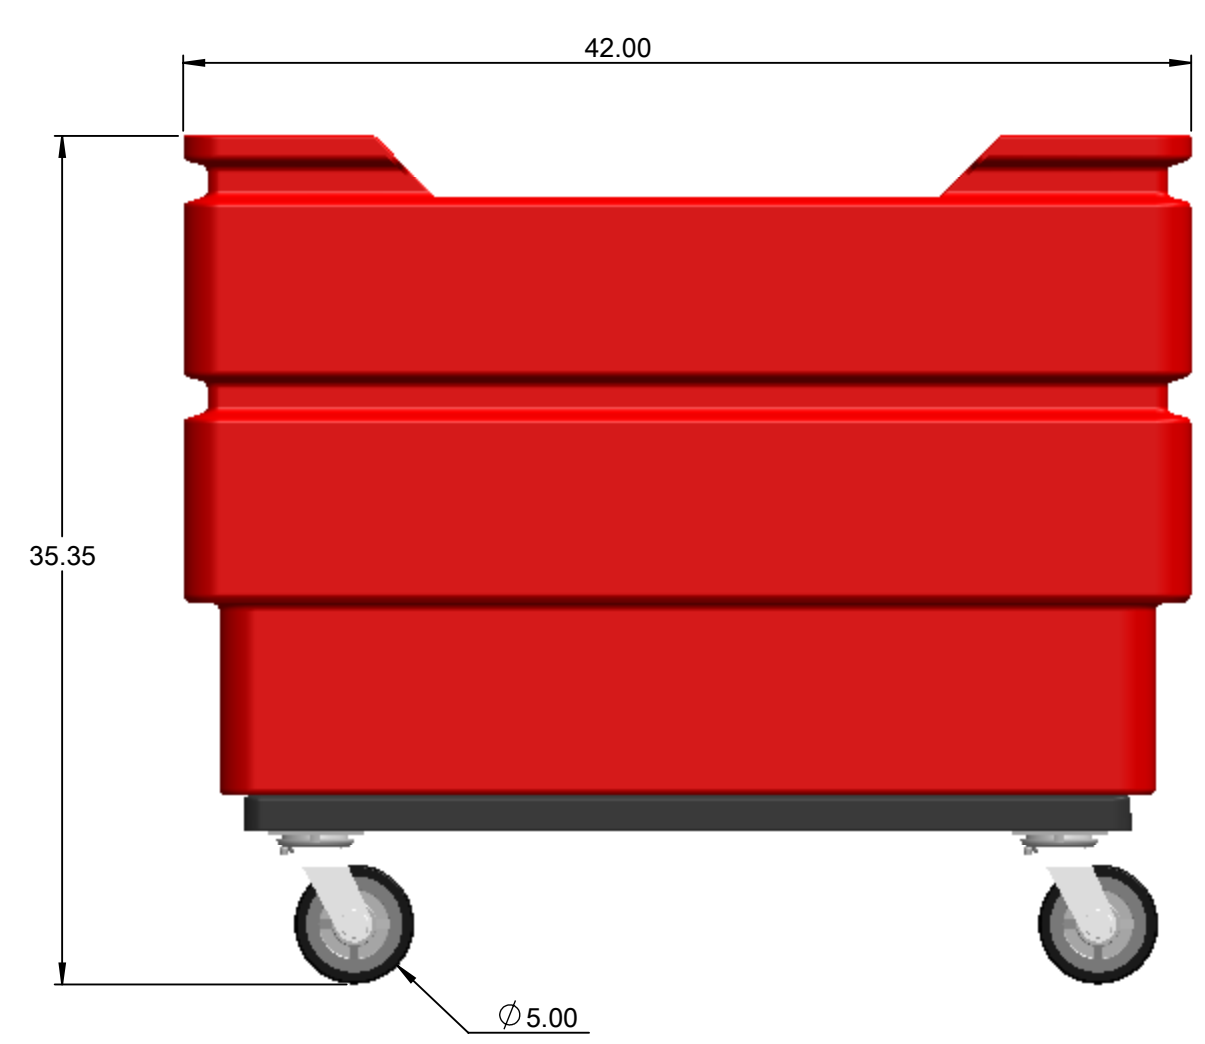

ROTONICS MFG, INC. www.rotonics.com 800-423-8539		4700 Mitchell Street N. Las Vegas, NV 89081 Phone: 702-643-2644 Fax: 702-643-2641	
TITLE: 45RU17 ROTO UTILITY TRUCK			
DRAWN BY: S CAMPBELL	DATE: 07/31/09	DWG. NO. 45RU17	REV: A
		SCALE: 1:8	SHEET 1 OF 1