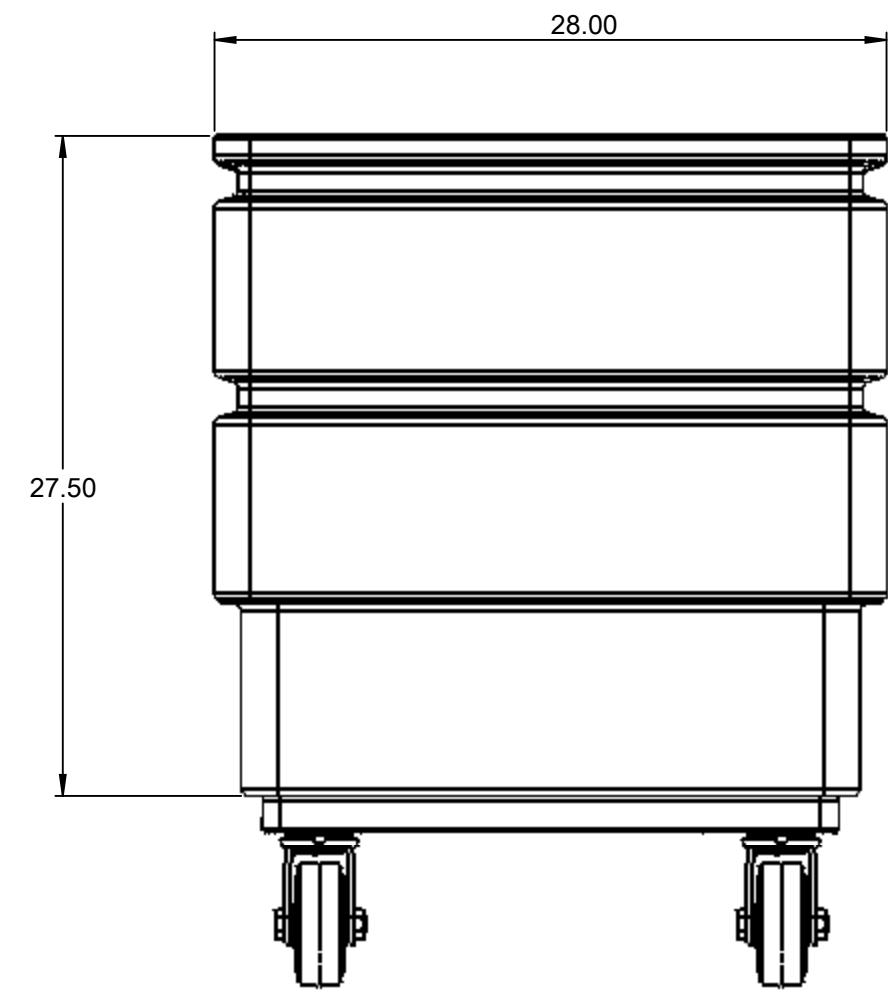

ROTONICS MFG, INC.		4700 Mitchell Street N. Las Vegas, NV 89081	
www.rotomics.com		Phone: 702-643-2644	
800-423-8539		Fax: 702-643-2641	
TITLE:			
45RU17		ROTO UTILITY TRUCK	
DRAWN BY:	DATE:	DWG. NO.	REV:
S CAMPBELL	07/31/09	45RU17	A
SCALE: 1:8			SHEET 1 OF 1