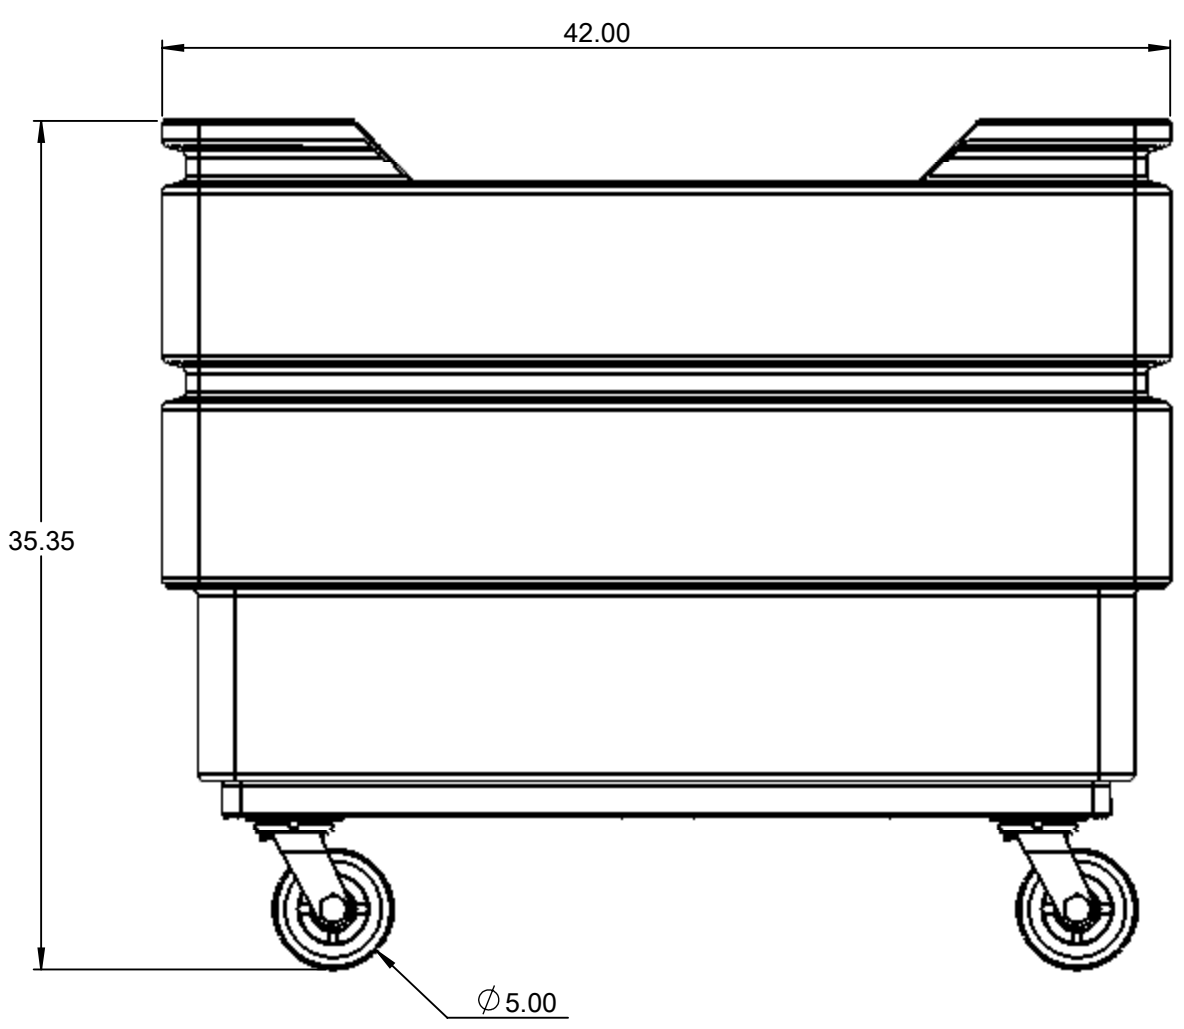

ROTONICS MFG, INC.		4700 Mitchell Street N. Las Vegas, NV 89081	
www.rotomics.com		Phone: 702-643-2644	
800-423-8539		Fax: 702-643-2641	
TITLE:			
45RU17		ROTO UTILITY TRUCK	
DRAWN BY:	DATE:	DWG. NO.	REV:
S CAMPBELL	07/31/09	45RU17	A
SCALE: 1:8			SHEET 1 OF 1